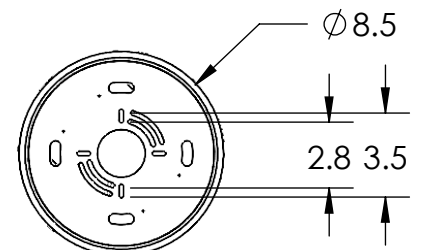

Collection: STELLA

Product #: CHB0070-40

All dimensions are shown in inches unless otherwise stated. Visit hammertonstudio.com for product options.

12/14/2020 (A)

Mounting Packet: T	Weight(lbs.): 29	Electrical Type: LED	CCT: 3000K
UL Location: DRY		Elec. Qty: 12	Wattage: 15 Voltage: 120
Finish: SEE WEBSITE FOR OPTIONS		Source Lumens:	Ambient: 1860
Top Diffuser: N/A		Dimmable:	Forward/Reverse Phase To 1%
Bottom Diffuser: N/A		CRI: 93+	Power Factor: >0.9

Canopy Mounting Detail

MOUNTS DIRECTLY TO J-BOX

All Hammerton fixtures are handcrafted by artisans. Subtle imperfections reflect the mark of the artisan and should be expected in any handcrafted product. Dimensions may vary up to 7/8".