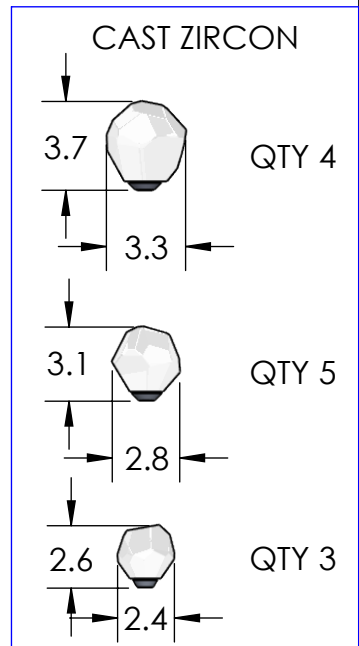

Collection: STELLA

Product #: CHB0070-40

All dimensions are shown in inches unless otherwise stated. Visit hammertonstudio.com for product options.

12/14/2020 (A)

Mounting Packet: T	Weight(lbs.): 29	Electrical Type: LED	CCT: 3000K
UL Location: DRY		Elec. Qty: 12	Wattage: 15 Voltage: 120
Finish: SEE WEBSITE FOR OPTIONS		Source Lumens:	Ambient: 1860
Top Diffuser: N/A		Dimmable:	Forward/Reverse Phase To 1%
Bottom Diffuser: N/A		CRI: 93+	Power Factor: >0.9

Canopy Mounting Detail

MOUNTS DIRECTLY TO J-BOX

All Hammerton fixtures are handcrafted by artisans. Subtle imperfections reflect the mark of the artisan and should be expected in any handcrafted product. Dimensions may vary up to 7/8".