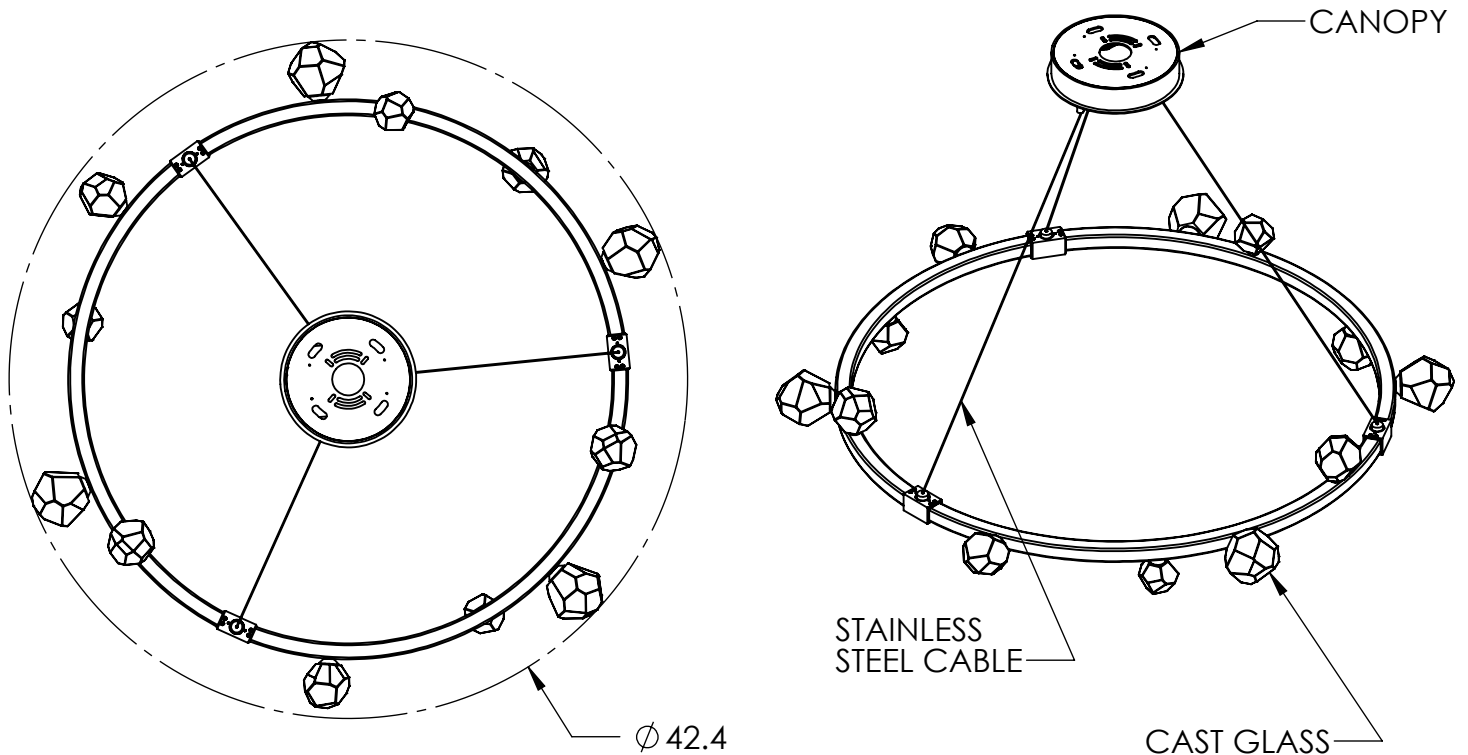

Collection: STELLA

Product #: CHB0070-40

All dimensions are shown in inches unless otherwise stated. Visit hammertonstudio.com for product options.

12/14/2020 (A)

Mounting Packet: T	Weight(lbs.): 29	Electrical Type: LED	CCT: 3000K
UL Location: DRY		Elec. Qty: 12	Wattage: 15 Voltage: 120
Finish: SEE WEBSITE FOR OPTIONS		Source Lumens:	Ambient: 1860
Top Diffuser: N/A		Dimmable:	Forward/Reverse Phase To 1%
Bottom Diffuser: N/A		CRI: 93+	Power Factor: >0.9

Canopy Mounting Detail

MOUNTS DIRECTLY TO J-BOX

All Hammerton fixtures are handcrafted by artisans. Subtle imperfections reflect the mark of the artisan and should be expected in any handcrafted product. Dimensions may vary up to 7/8".