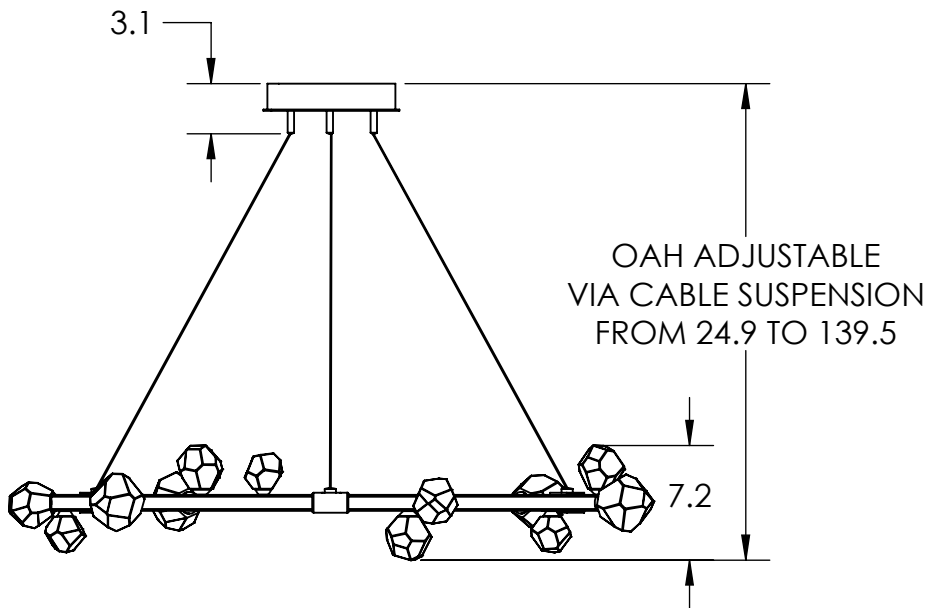

Collection: STELLA

Product #: CHB0070-40

All dimensions are shown in inches unless otherwise stated. Visit hammertonstudio.com for product options.

12/14/2020 (A)

Mounting Packet: T	Weight(lbs.): 29	Electrical Type: LED	CCT: 3000K
UL Location: DRY		Elec. Qty: 12	Wattage: 15 Voltage: 120
Finish: SEE WEBSITE FOR OPTIONS		Source Lumens:	Ambient: 1860
Top Diffuser: N/A		Dimmable:	Forward/Reverse Phase To 1%
Bottom Diffuser: N/A		CRI: 93+	Power Factor: >0.9

Canopy Mounting Detail

MOUNTS DIRECTLY TO J-BOX

All Hammerton fixtures are handcrafted by artisans. Subtle imperfections reflect the mark of the artisan and should be expected in any handcrafted product. Dimensions may vary up to 7/8".