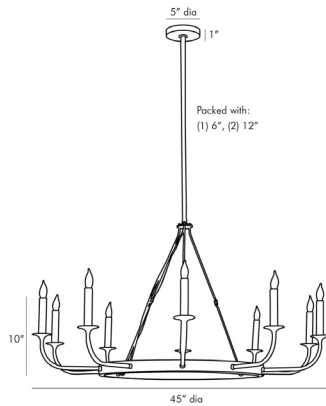

ARTERIOS

BERLIN CHANDELIER

89637

H: 26 IN, Dia: 45.00 IN

Antique Brass

Contract Suitable As Is

red by our Breck Chandelier we created the Berlin in a more traditional manner. A classic concentric silhouette shapes the steel structure which elegantly displays ten candlestick-style arms that curve upwards in a uniformed fashion. An antique brass finish provides additional shine to a space especially when in use. We see this illuminant as a foundation piece for traditional and modern decor schemes. Damp-rated, although limited covered outdoor conditions may affect finish.

APPEARANCE

Material	Steel
Finish	Antique Brass
Top Coat/Sealant	true
Link	Welded

DIMENSIONS

Chandelier	H: 10 IN, Dia: 45.00 IN
Minimum Hanging Height	26 IN
Maximum Hanging Height	56 IN
Canopy	H: 1 IN, Dia: 6.00 IN

WIRING

Rating	Damp
Suggested Bulb Type	CA10
Cord	10 FT, Clear/Silver, SVT
Socket	10, Type B=-E12 Other
Photographed Bulb	Frosted Straight Tip Candelabra Bulb
Maximum Watt	40
Voltage	110-120 V

CERTIFICATIONS