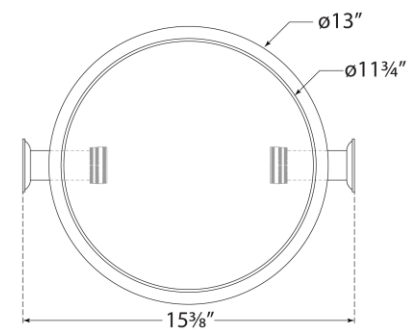

TEAR SHEET

Osiris Medium Flush Mount

Item # TOB 4294BZ/HAB-L

Designer: Thomas O'Brien

Height: 5.75"

Width: 15.25"

Canopy: 4.5" Round

Finishes: BZ/HAB, HAB, PN

Shade Treatments: L

Socket: 2 - E26 Keyless

Wattage: 2 - 40 A19

Weight: 5 Pounds

Top View

Front View