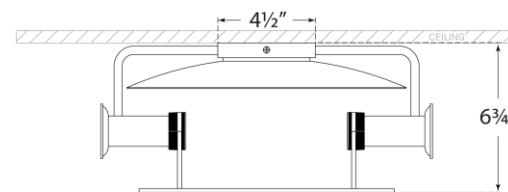

TEAR SHEET

Osiris Medium Flush Mount

Item # TOB 4294BZ/HAB-L

Designer: Thomas O'Brien

Height: 5.75"

Width: 15.25"

Canopy: 4.5" Round

Finishes: BZ/HAB, HAB, PN

Shade Treatments: L

Socket: 2 - E26 Keyless

Wattage: 2 - 40 A19

Weight: 5 Pounds

Top View

Front View