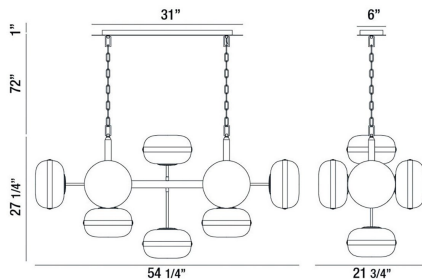

NOTTINGHAM, 10-LIGHT 54IN CHANDELIER

PRODUCT DETAILS

No.	:	37089-029
Product Color	:	POLISHED NICKEL
Product Material	:	NICKEL
Shade / Accent Colour	:	SMOKE
Shade / Accent Material	:	GLASS
Length	:	54.25"
Width	:	21.75"
Height	:	27.25"
Overall Height	:	100"
Weight	:	39.6LBS
Shade Height	:	6"
Shade Diameter	:	10"

LIGHT SOURCE DETAILS

Number of Bulbs	:	10
Light Source	:	BULB
Light Source Type	:	T14 / T14 LED
Input Voltage	:	120V
Bulb Voltage	:	120V
Socket Type	:	E26
Wattage	:	60W
Total Wattage	:	600W
Bulb Included	:	NO
Dimmable	:	YES

OPTIONS AVAILABLE

ITEM NO.	FINISH	SHADE
37089-016	ANTIQUE BRASS	AMBER
37089-029	POLISHED NICKEL	SMOKE

TECHNICAL DETAILS

Hanging Support Type	:	CHAIN
Hanging Support Length	:	72"
Canopy / Backplate Length	:	23"
Canopy / Backplate Height	:	1.5"
Canopy / Backplate Width	:	6"
Canopy / Backplate Dia.	:	13.75"
IP Rating	:	IP44
Approval	:	
Beam Angle	:	360