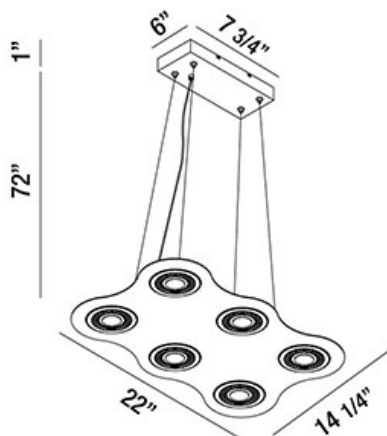

VISION, 22" PENDANT

PRODUCT DETAILS

| | | |
|-------------------------|---|-------------|
| No. | : | 29484-010 |
| Product Color | : | WHITE/BLACK |
| Product Material | : | METAL |
| Shade / Accent Material | : | ~ |
| Length | : | 22" |
| Width | : | 14.25" |
| Overall Height | : | 73" |
| Weight | : | 29.5lbs |

Options Available

| ITEM NO. | FINISH | SHADE |
|-----------|-------------|-------|
| 29484-010 | WHITE/BLACK | |

TECHNICAL DETAILS

| | | |
|---------------------------|---|----------------|
| Light Direction | : | Down |
| Hanging Support Type | : | AIRCRAFT CABLE |
| Hanging Support Length | : | 72" |
| Canopy / Backplate Length | : | 7.75" |
| Canopy / Backplate Height | : | 1" |
| Canopy / Backplate Width | : | 6" |
| Adjustable Lamp Head | : | No |
| Location | : | DRY |