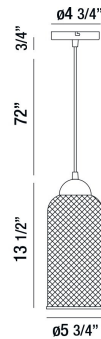

KENMORE, 6" ROUND PENDANT

PRODUCT DETAILS

No.	:	35943-013
Product Color	:	BLACK
Product Material	:	METAL
Shade / Accent Colour	:	BLACK
Shade / Accent Material	:	METAL WIRE
Diameter	:	5.75"
Height	:	13.5"
Overall Height	:	86.25"
Weight	:	2.2lbs

LIGHT SOURCE DETAILS

Light Source Type	:	INTEGRATED LED
Input Voltage	:	120V
Bulb Voltage	:	120V
Total Wattage	:	5W
Total Lumen	:	400lm
Kelvin	:	3000K
CRI	:	90+
Dimmable	:	Yes

Options Available

ITEM NO.	FINISH	SHADE
35943-013	BLACK	BLACK
35943-026	BLACK	GOLD

TECHNICAL DETAILS

Hanging Support Type	:	WIRE
Hanging Support Length	:	72"
Canopy / Backplate Height	:	0.75"
Canopy / Backplate Dia.	:	4.75"
Location	:	DRY
Approval	:	

PROJECT INFORMATION

 Job Name: Date: Type: