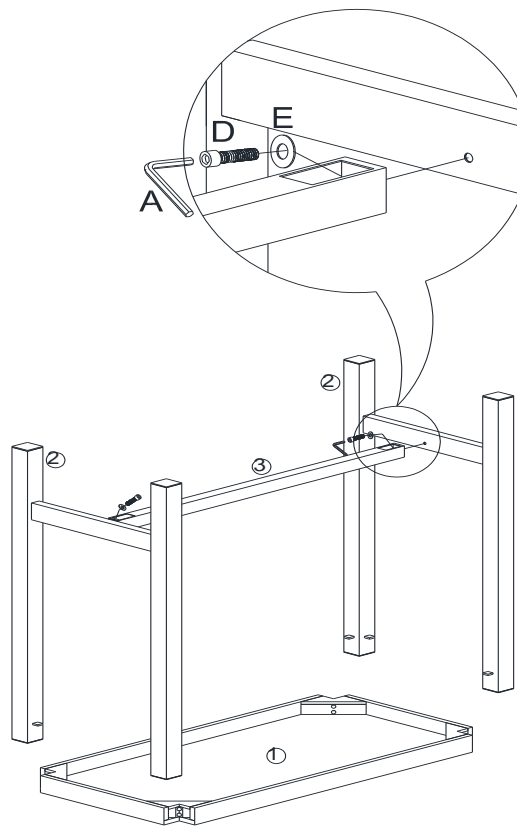

PARTS AND HARDWARE.

1. TABLE TOP x 1

A. ALLEN KEY M6 x 1

B. BOLT M8*60 x 8

2. TABLE LEG x 2

C. METAL PLATE x 4

D. BOLT M8*20 x 2

3. CONNECT BAR x 1

E. FLAT WASHER DIA
17MM x 2

NOTES.

Thank you for purchasing this quality product! Be sure to check all packing material carefully for small part that may have come loose inside the carton during shipping.

CAUTION: The item is heavy, assembly should be performed by two people.

STEP 1.