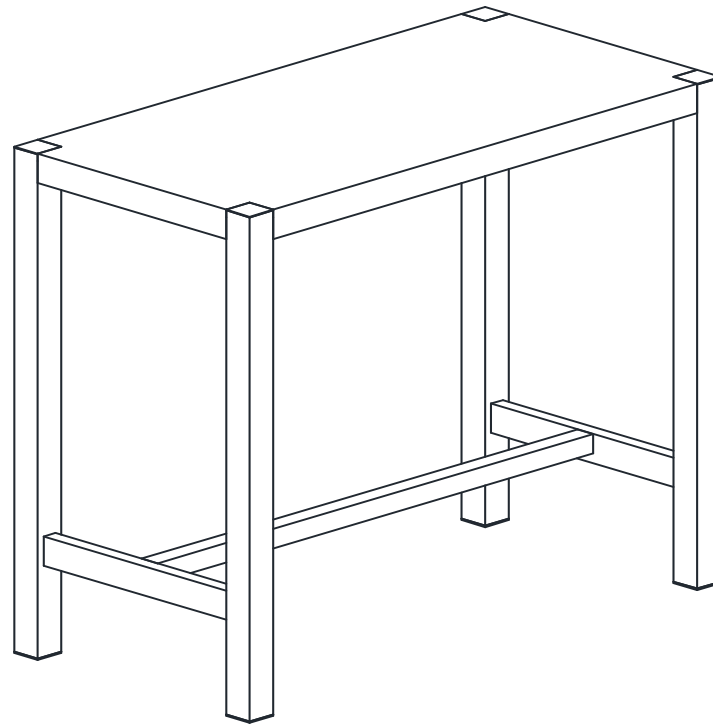

MOE'S

home collection

ASSEMBLY INSTRUCTIONS.

RIVA COUNTER TABLE WALNUT

ER-1079-03

THANK YOU FOR YOUR PURCHASE!

PARTS AND HARDWARE.

1. TABLE TOP x 1

A. ALLEN KEY M6 x 1

B. BOLT M8*60 x 8

2. TABLE LEG x 2

C. METAL PLATE x 4

D. BOLT M8*20 x 2

3. CONNECT BAR x 1

E. FLAT WASHER DIA
17MM x 2

NOTES.