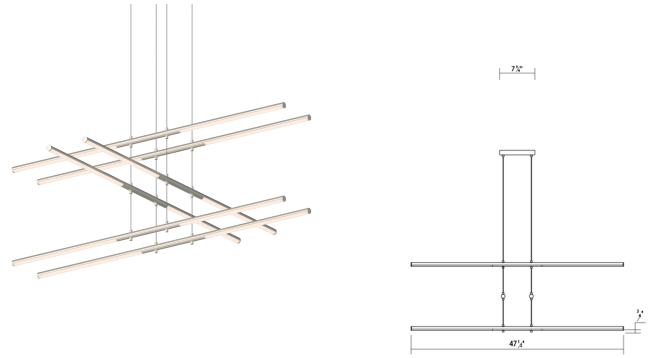

## Tik-Tak® LED Pendant Spec Sheet

SKU: 2803.13 Learn more at:  
<https://sonnemanlight.com/tik-tak-led-pendant>

Description: LED rods are suspended in tandem pairs on multiple levels, perpendicular to each other. Each rod can be independently positioned as up or down light, and adjusted with infinite variability to any height along the suspension cables. Dramatic in the precision of their orientation and range of verticality, Tik-Tak brings a crisp presence to the volume of space.

### Dimensions

Height:	0.75"
Width:	47.5"
Length:	47.5"
Hanging Details:	10" Adjustable Cable Stack 3-Tier
Size:	Stack 3-Tier
Canopy/Backplate/Base Width:	7.75
Canopy/Backplate/Base Depth:	7.75
Canopy/Backplate/Base Height:	1