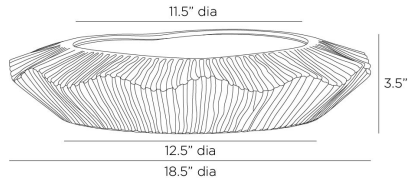

ARTERIO RS

ESCADA PLANTER

ATC08
H: 3.5 IN, Dia: 18.50 IN
Platinum Crackle
Contract Suitable As Is

With its heavily textured ceramic surface and hand-thrown form, the rippling lines of our Escada recall gentle waves washing the shore. Glazed with a reactive platinum crackle finish and finished with a drainage hole, it makes an artistic home for a favorite plant. Clear rubber stopper. Finish will vary.

APPEARANCE

Material	Ceramic, Rubber
Finish	Clear
Finish Will Vary	true
Top Coat/Sealant	true

DIMENSIONS

Foot Print	Dia: 12.50 IN
Opening	H: 3, Dia: 11.50

SHIPPING

Product Weight	11.4 LBS
Gross Weight 1	15 LBS
Shipping Box 1	H: 22.5 IN, L: 22 IN, W: 14.6 IN