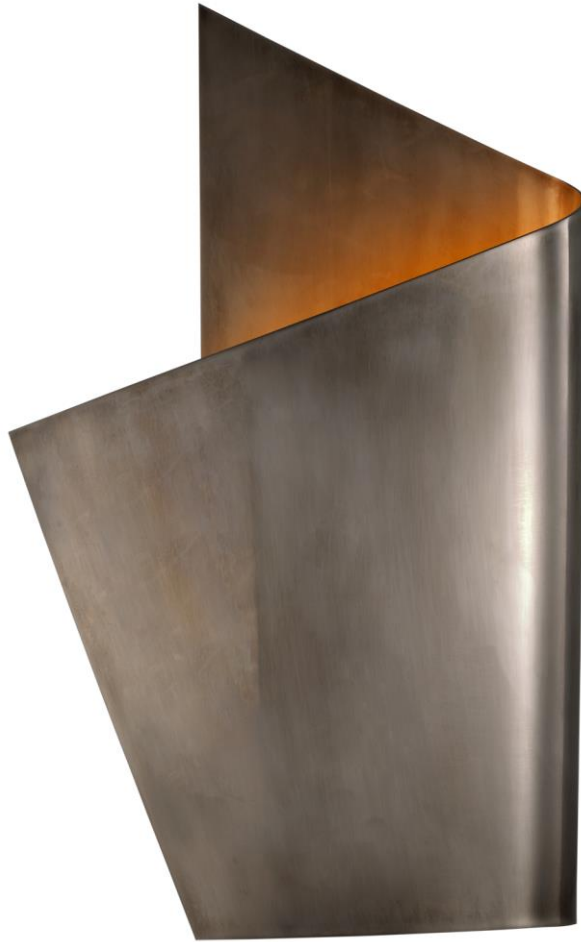

TEAR SHEET

Piel Left Wrapped Sconce

Item # KW 2632PWT

Designer: Kelly Wearstler

Height: 19"

Width: 11.75"

Extension: 4"

Backplate: 4.5" x 9" Rectangle

Finishes: AB, BZ, PWT

Socket: Dedicated LED

Wattage: 10w (800lm)

Weight: 8 Pounds