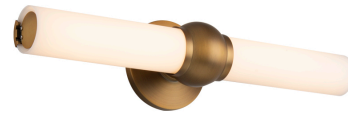

Fixture Type: _____

Catalog Number: _____

Project: _____

Location: _____

Juliet Wall Sconce 3000K

Model & Size	Color Temp & CRI	Finish	Watt	LED Lumens	Delivered Lumens	Title 24
WS-35020 20"	3000K 90	AB Aged Brass	27W	2059	1439	YES
	3000K 90	BN Brushed Nickel	27W	2059	1439	YES
	3000K 90	CH Chrome	27W	2059	1439	YES

Example: **WS-35020-AB**

DESCRIPTION

Elegant diffuse illumination. Pairs well with round, oval, or rectangular mirrors.

FEATURES

- ACLED driverless technology
- 5 Year warranty

SPECIFICATIONS

Color Temp:	3000K
Input:	120 VAC, 50/60Hz
CRI:	90
Dimming:	ELV: 100-10%
Rated Life:	50000 Hours
Mounting:	Can be mounted on wall in all orientations
Standards:	ETL, cETL, Title 24: 2019 Damp Location Listed
Construction:	Aluminum hardware with glass diffuser