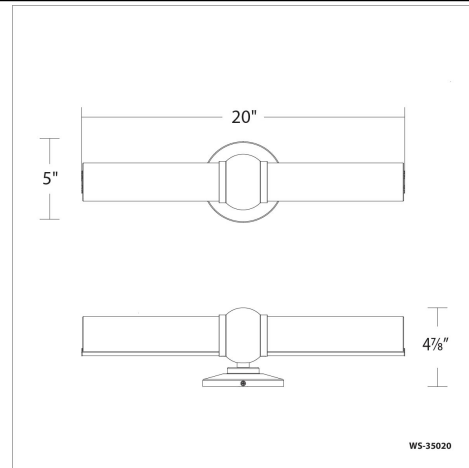

Fixture Type: _____

Catalog Number: _____

Project: _____

Location: _____

Juliet Wall Sconce 3000K

Model & Size	Color Temp & CRI	Finish	Watt	LED Lumens	Delivered Lumens	Title 24
WS-35020 20"	3000K 90	AB Aged Brass	27W	2059	1439	YES
	3000K 90	BN Brushed Nickel	27W	2059	1439	YES
	3000K 90	CH Chrome	27W	2059	1439	YES

Example: **WS-35020-AB**

DESCRIPTION

Elegant diffuse illumination. Pairs well with round, oval, or rectangular mirrors.

FEATURES

- ACLED driverless technology
- 5 Year warranty

SPECIFICATIONS

Color Temp:	3000K
Input:	120 VAC, 50/60Hz
CRI:	90
Dimming:	ELV: 100-10%
Rated Life:	50000 Hours
Mounting:	Can be mounted on wall in all orientations
Standards:	ETL, cETL, Title 24: 2019 Damp Location Listed
Construction:	Aluminum hardware with glass diffuser

FINISHES

LINE DRAWING