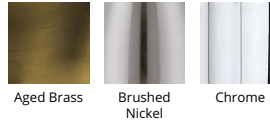

### FINISHES

Aged Brass    Brushed Nickel    Chrome

#### FINISHES

Aged Brass    Brushed Nickel    Chrome