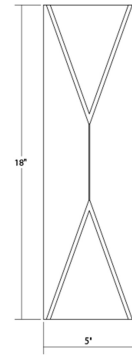

Project:

Prisma LED Sconce Spec Sheet

SKU: 7102.74-WL Learn more at:
<https://sonnemanlight.com/prisma-led-sconce>

Description: **The angled cuts of these triangular forms reveal the LED illuminated surface within.** Two sizes and scales of Prisma, tall and narrow or short and wide, offer alternate proportional renditions of this dramatically angular lighting form, at home inside or out.

Type #:

Dimensions

Height:	18"
Width:	5"
Extends:	3"
Minimum Extension:	3"
Maximum Extension:	3"
Size:	Tall
Canopy/Backplate/Base Width:	4.5
Canopy/Backplate/Base Depth:	0.5
Canopy/Backplate/Base Height:	17.5