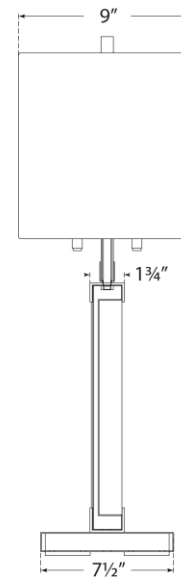

# TEAR SHEET

## Porto Medium Table Lamp

Item # TOB 3940PN-L

Designer: Thomas O'Brien

Height: 27.5"

Width: 15"

Base: 6.75" x 8.5" Rectangle

Finishes: BZ/HAB, PN

Shade Treatments: L

Shade Details: SH9/15x9/15x9.5LR

Socket: 2 - E26 Pull Chain

Wattage: 2 - 60 A19

Weight: 12 Pounds

Side View

Front View