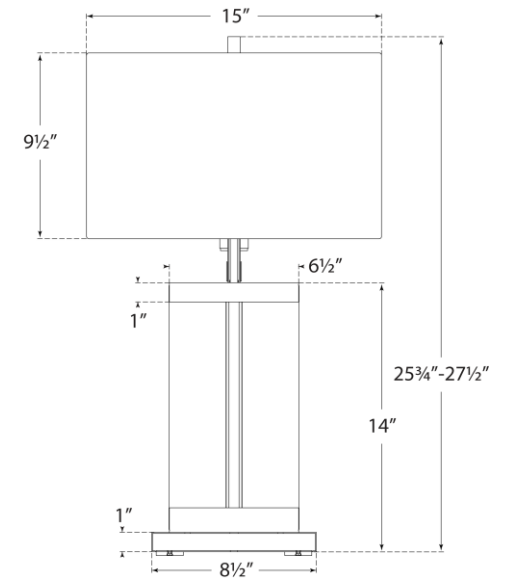

## Porto Medium Table Lamp

Item # TOB 3940PN-L

Designer: Thomas O'Brien

Height: 27.5"

Width: 15"

Base: 6.75" x 8.5" Rectangle

Finishes: BZ/HAB, PN

Shade Treatments: L

Shade Details: SH9/15x9/15x9.5LR

Socket: 2 - E26 Pull Chain

Wattage: 2 - 60 A19

Weight: 12 Pounds

Side View

Front View