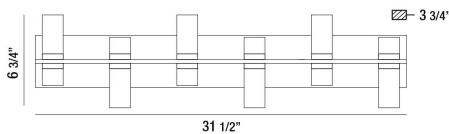

NETTO, 32" VANITY LIGHT

PRODUCT DETAILS

No.	:	35959-014
Product Color	:	CHROME
Product Material	:	METAL
Shade / Accent Colour	:	CLEAR
Shade / Accent Material	:	ACRYLIC
Width	:	31.5"
Height	:	6.75"
Ext	:	3.75"
Weight	:	9.9lbs

LIGHT SOURCE DETAILS

Light Source Type	:	INTEGRATED LED
Input Voltage	:	120V
Bulb Voltage	:	12V
Total Wattage	:	24W
Total Lumen	:	1800lm
Kelvin	:	3000K
CRI	:	80+
Dimmable	:	Yes

Options Available

ITEM NO.	FINISH	SHADE
35959-014	CHROME	CLEAR

TECHNICAL DETAILS

Canopy / Backplate Height	:	1.25"
Canopy / Backplate Width	:	5.5"
Location	:	DAMP
Approval	:	

PROJECT INFORMATION

 Job Name: Date: Type:

 Comments: