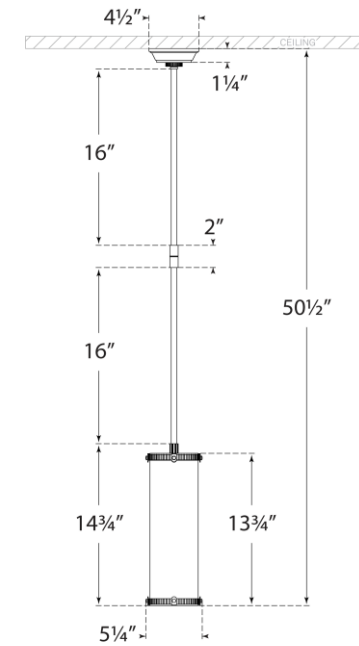

## Calliope Small Pendant

Item # TOB 5184BZ-WG

Designer: Thomas O'Brien

O/A Height: 50.5"

Fixture Height: 14.75"

Min. Custom Height: 21.5"

Width: 5.25"

Canopy: 4.5" Round

Finishes: BZ, HAB, PN

Glass Options: WG

Socket: E26 Keyless

Wattage: 60 T10

Weight: 6 Pounds

Note: Custom Height Available

Front View