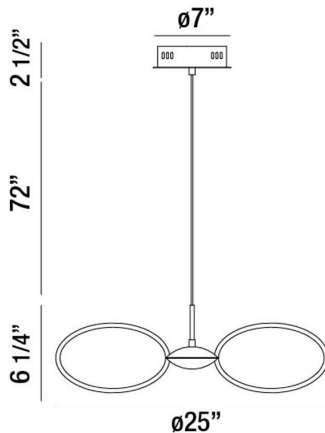

TELA, 25" ROUND PENDANT

PRODUCT DETAILS

No.	:	30039-025
Product Color	:	WHITE
Product Material	:	ALUMINUM
Shade / Accent Colour	:	FROSTED/WHITE
Shade / Accent Material	:	ACRYLIC/ALUMINUM
Diameter	:	25"
Height	:	6.25"
Overall Height	:	80.75"
Weight	:	4.8lbs

LIGHT SOURCE DETAILS

Light Source Type	:	INTEGRATED LED
Input Voltage	:	120V
Bulb Voltage	:	120V
Total Wattage	:	45W
Total Lumen	:	3600lm
Kelvin	:	3000K
CRI	:	80+
Dimmable	:	Yes

Options Available

ITEM NO.	FINISH	SHADE
30039-018	GOLD	FROSTED/GOLD
30039-025	WHITE	FROSTED/WHITE
30039-032	BLACK	FROSTED/BLACK

TECHNICAL DETAILS

Light Direction	:	Down
Hanging Support Type	:	AIRCRAFT CABLE
Hanging Support Length	:	72"
Canopy / Backplate Height	:	2.5"
Canopy / Backplate Dia.	:	7"
Adjustable Lamp Head	:	No
Location	:	DRY
Approval	:	