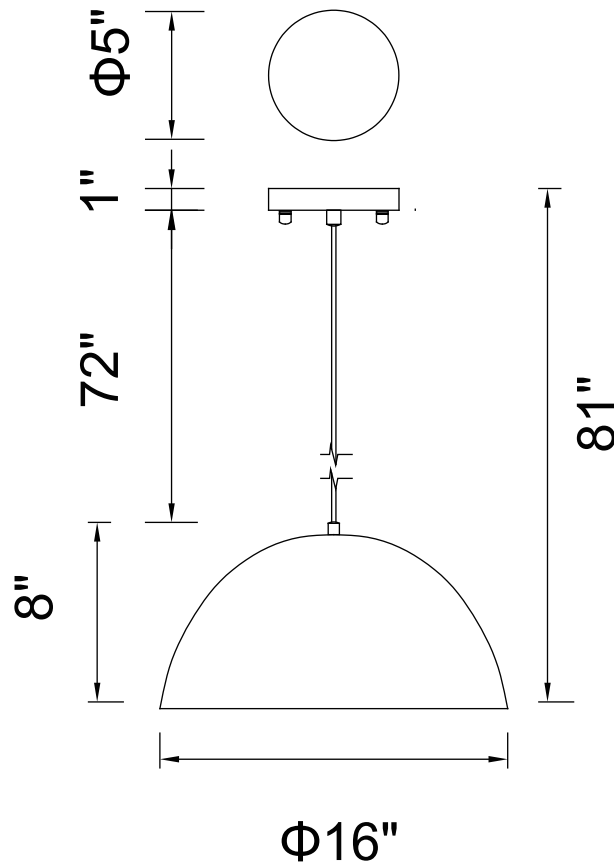

PROJECT: _____

FIXTURE TYPE: _____

LOCATION: _____

CONTACT/PHONE: _____

Item	9629P16-1-101
Collection	DYNAMIC
Finish	Black
Glass	-----
Crystal	-----
Input	120V AC,60HZ,AC

Shade	-----
Length/Dia.	16"
Width/Ext.	-----
Height	8"
Maximum	81"
Lumens	-----

Light Source	E26
Bulb Info.	1×60W
Included	-----
Dimmable	Yes
Color	-----
Weight	