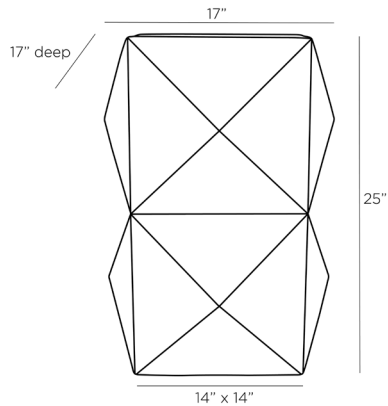

## RORY ACCENT TABLE

5789  
H: 25 IN, W: 17 IN, D: 17 IN  
Ivory  
Contract Suitable As Is

Finding its design inspiration from the metal studs commonly used to embellish fashion accessories, the Rory accent table is created with a faceted façade. The accent table, in matte ivory concrete, fashionably punctuates any seating arrangement.

### DIMENSIONS

Foot Print	W: 14 IN, D: 14 IN
Table Top	W: 14 IN, D: 14 IN
Diagonal Dimension	30.5 IN