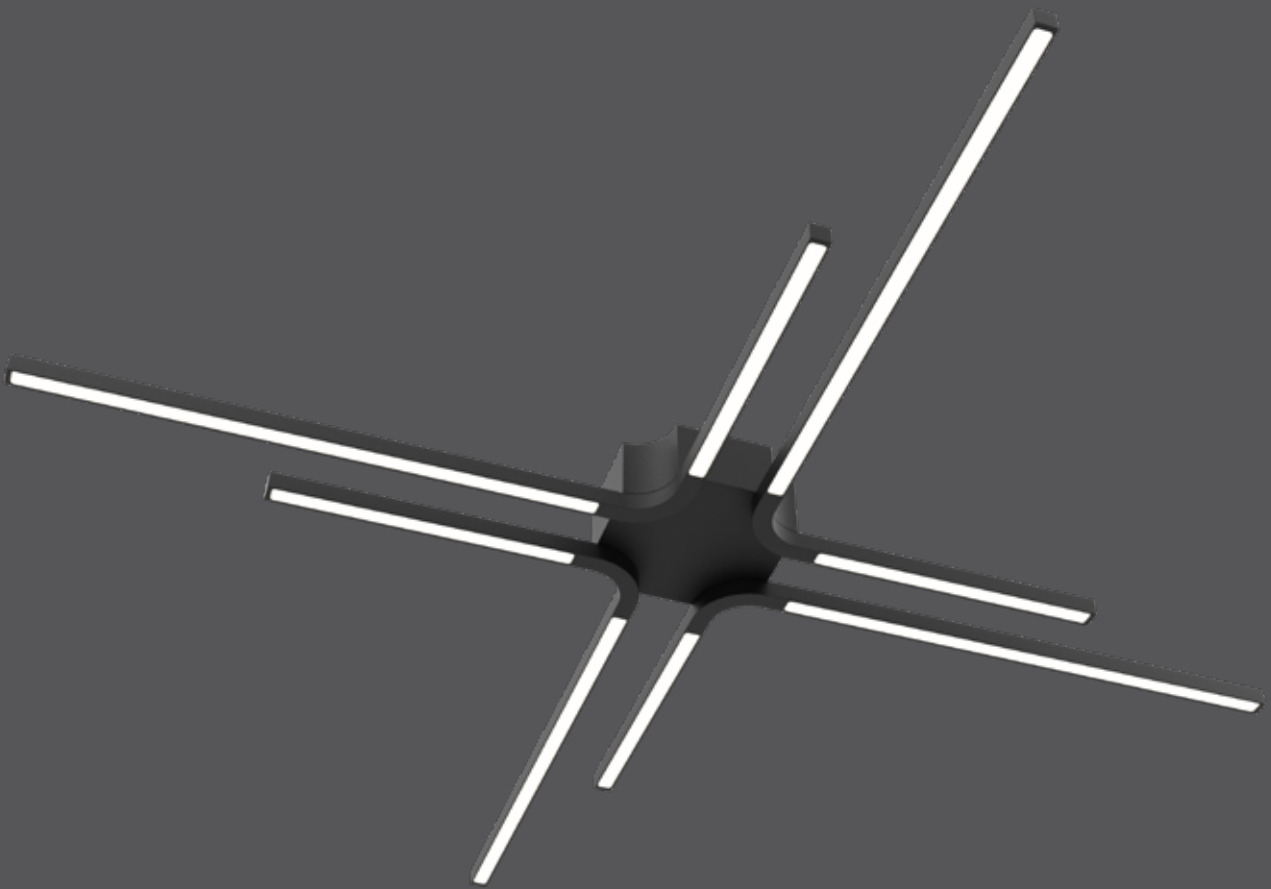

Stellar flush mount

For walls or ceilings this fun design will definitely have people talking. Our Stellar flush mount will add a warm sophisticated glow to your project.

Model	Size	Watts	Delivered lumens	CRI	Color °T	Voltage
STRFM	32"	40 W	2000 lm	90	3000 K	120 V

Specifications

Over 50,000 hours of service life
 Aluminum housing which serves as a highly efficient heat sink
 Frosted lens
 Integrated dimmable driver
 Suitable for dry locations
 Canopy mount on 4" octagon junction box
 Refer to website for dimmer compatibility
 5-year warranty

Finish

- **BK** Black
- **WH** White

Order example

STRFM-3K-BK
 Dimmable STRFM flush mount in a black finish

Note

Other Color °T and Finishes available, but may require MOQ's and longer lead times. Please contact your DALs representative for more information.