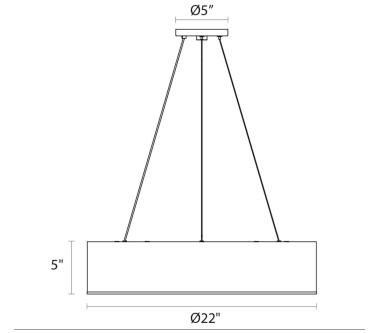

## Dimensions

Height: 5"  
Diameter: 22"  
Canopy/Backplate/Base: 5"  
Hanging Details: 6"  
Adjustable Cable  
22"  
Size: 22"