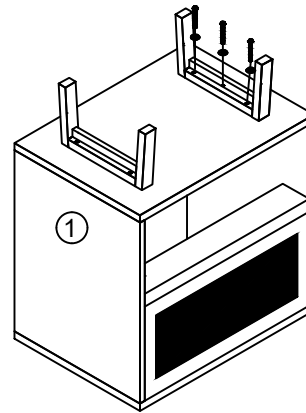

PARTS & HARDWARE.

PART LIST

NO.	DESCRIPTION	IMAGE	Qty
A.	NIGH STAND		1
B.	LEG		2

HARDWARE LIST

C.	Allen Bolt 6 x 25 mm		6
D.	Washer 8 x 16 mm		6
E.	Allen Key 4mm		1

NOTES.

Thank you for purchasing this quality product!
Be sure to check all packing material carefully
for small part that May have come loose inside
the carton during shipping.

CAUTION: The Item is heavy, assembly
should be performed by four people.

STEP 1.