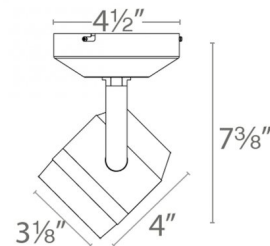

LINE DRAWING