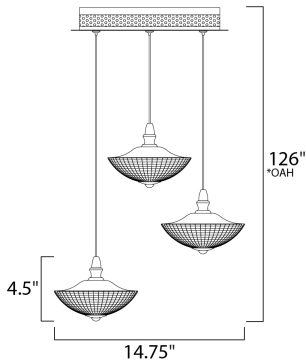

*Max Overall Height

MEASUREMENTS

DIMENSION : 14.75" L x 14.75" W x 4.5" H
 MAX OAH : 126" OAH
 CANOPY : 9.84" W x 1.57" H x 9.84" L
 HANGING WEIGHT : 6.16 lb

LAMPING

INPUT VOLTAGE : 120V
 LUMENS : 840 Rated
 BULB : 3 x 4W LED PCB Integrated , 12W Total
 BULB INCLUDED : (Integrated)
 DIMMABLE : Triac CL
 CRI : 80+ CRI
 COLOR_TEMP : 3000K