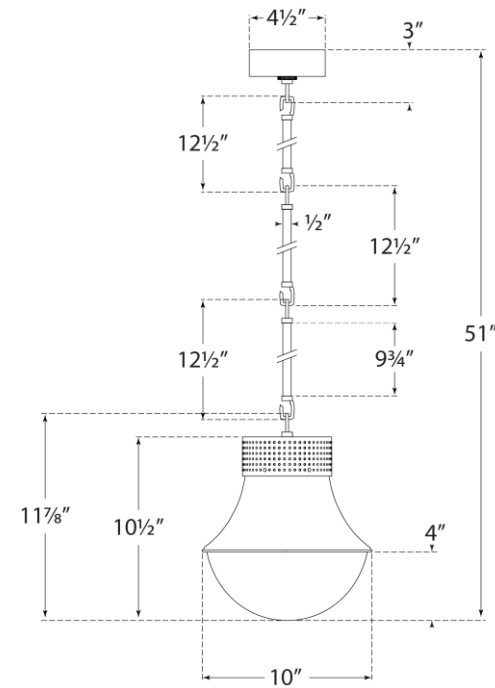

## Precision Small Pendant

Item # KW 5221AB-WG

Designer: Kelly Wearstler

O/A Height: 51"

Fixture Height: 12"

Min. Custom Height: 20"

Width: 10"

Canopy: 4.5" Round

Finishes: AB, BZ, PN

Glass Options: WG

Socket: E26 Keyless

Wattage: 60 A

KW5221