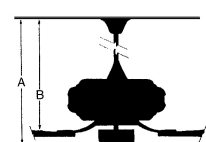

MEASUREMENTS

Blade Finish:	Reversible Blades: No		
Blade Material: PLYWOOD W/PAPER OVERLAY	Slope: Yes		
Blade Sweep: 54"	No. of Blades: 5	Blade Pitch: 12 degrees	Hanging Weight: 19.91
Downrod 1: 6	Downrod 1 Outside Dia: 0.75	Downrod 2: 80"	Downrod 2 Outside Dia:
Ceiling to Lowest Point: (Dim A) 15.25	Ceiling to Blade (Dim B) 11.75	Lead Wire: 80"	Motor Size: 172 X 17MM