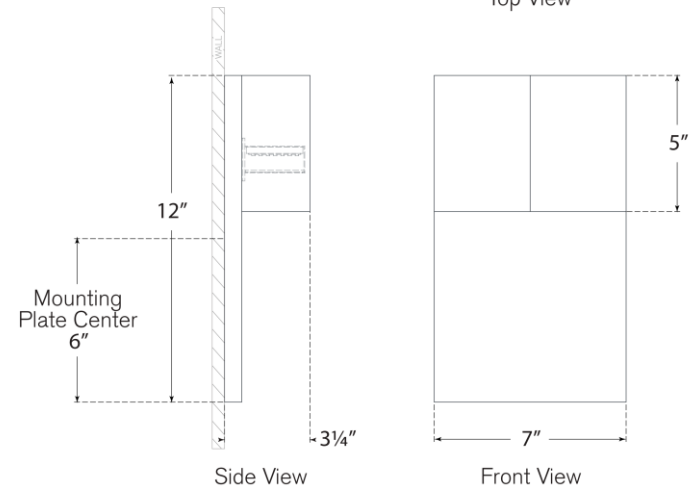

## Rega 12" Wide Sconce

Item # KW 2781PN

Designer: Kelly Wearstler

Height: 12"

Width: 7"

Extension: 3.25"

Backplate: 6.25" x 12" Rectangle

Finishes: AB, BZ, PN

Socket: Dedicated LED

Wattage: 12w (1000lm)

Weight: 6 Pounds

Note: UL Only | Polished Nickel is not Intended for use Outdoors

Top View

Side View

Front View