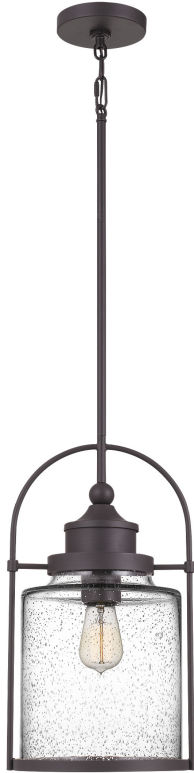

QPP2782WT

Payson Mini Pendant
Western Bronze

QUOIZEL
LIGHTING

DIMENSIONS

Dimensions: 9.75" W x 18.00" H x 9.00" D

Overall Height: 59.5"

Canopy Dimensions: 5.25"W x 5.25"D

Chain/Downrod Length: 2 x 6" & 2 x 12" Downrods

Weight: 5.96 lbs

DETAILS

Material: Steel

Glass/Shade Description: Clear Seeded Glass

LAMPING

Light Source: Incandescent

Bulb Included: No

Bulb Type: Medium Base

Bulb Quantity: 1

Watts per Bulb: 100

ELECTRICAL

Dimmable: Yes

Voltage: 120v

Wire Length: 8'

INSTALLATION

Location Rating: Damp