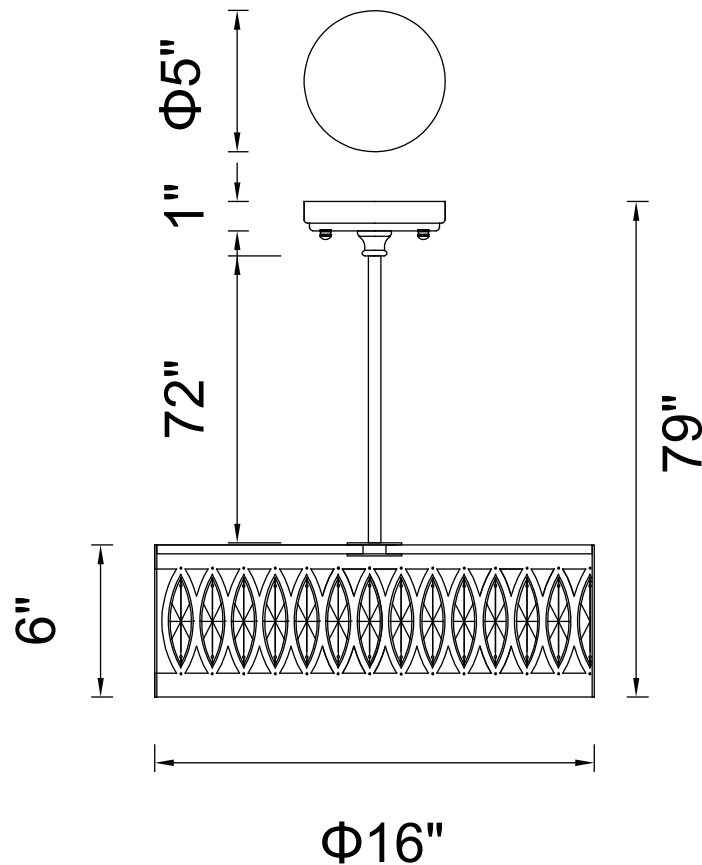

PROJECT: _____

FIXTURE TYPE: _____

LOCATION: _____

CONTACT/PHONE: _____

Item	9906P16-6-208
Collection	YesVA
Finish	Champagne
Glass	-----
Crystal	Clear
Input	120V AC,60HZ,AC

Shade	-----
Length/Dia.	16"
Width/Ext.	-----
Height	6"
Maximum	79"
Lumens	-----

Light Source	G9
Bulb Info.	6x40W
Included	-----
Dimmable	Yes
Color	-----
Weight	