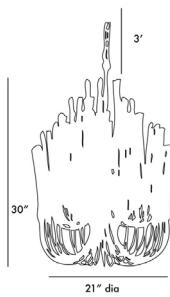

ARTERIOS

TILDA SMALL CHANDELIER

89559

H: 30 IN, Dia: 21.00 IN

Whitewash Stained Wood, White

Contract Suitable As Is

This rustically refined chandelier instantly transforms a space. The multi-tiered form features wooden dowels, finished in white, on curved and pliable iron arms. The wooden rods will arrive with a series of inherent fissures and cracks that will widen and multiply over time. This is considered a natural occurrence and is both beautiful and intentional. During installation, please ensure the bulbs are not in contact with the wooden components by gently adjusting the arms to create a one-inch minimum distance between the dowels and bulbs. Each piece will vary in size, shape, and finish. Additional chain available (CHN-959).

APPEARANCE

Material	Iron, Wood
Material Type	Agarwood
Finish	White, Whitewashed Wood
Finish Will Vary	true
Top Coat/Sealant	true
Link	Welded

DIMENSIONS

Minimum Hanging Height	30 IN
Maximum Hanging Height	66 IN
Canopy	H: 1.25 IN, Dia: 4.50 IN

WIRING

Rating	Indoor Only
Cord	6 FT, Clear/Silver, SVT
Socket	5, Type B=-E12 Other
Photographed Bulb	Frosted Bent Tip Candelabra Bulb
Maximum Watt	25
Voltage	110-120 V

CERTIFICATIONS

Certifications	Mexico Australia, European Union, United Arab Emirates, United States, Canada
----------------	--