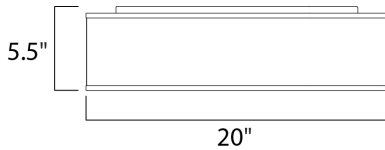

MEASUREMENTS

DIMENSION : 20" W x 5.5" H
 CANOPY : 17.75" W x 0.75" H x 17.75" L
 HANGING WEIGHT : 10.32 lb

LAMPING

INPUT VOLTAGE : 120-277V
 LUMENS : 1,960 Rated
 BULB : 1 x 28W LED PCB Integrated , 28W Total
 BULB INCLUDED : (Integrated)
 DIMMABLE : Only at 120V with ELV
 CRI : 90+ CRI
 COLOR_TEMP : 3000K