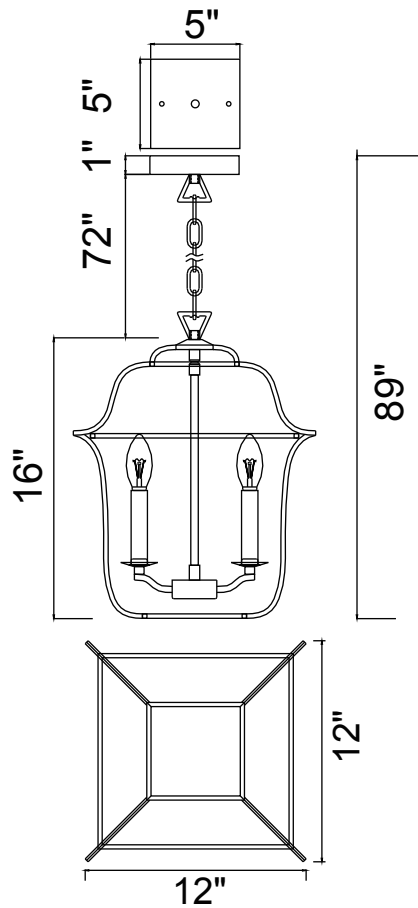

PROJECT: \_\_\_\_\_

FIXTURE TYPE: \_\_\_\_\_

LOCATION: \_\_\_\_\_

CONTACT/PHONE: \_\_\_\_\_

Item	1223P12-3-602
Collection	TUDOR
Finish	Satin Gold+Black
Glass	-----
Crystal	-----
Input	120V AC,60HZ,AC

Shade	-----
Length/Dia.	12"
Width/Ext.	12"
Height	16"
Maximum	89"
Lumens	-----

Light Source	E12
Bulb Info.	3×60W
Included	-----
Dimmable	Yes
Color	-----
Weight	-----