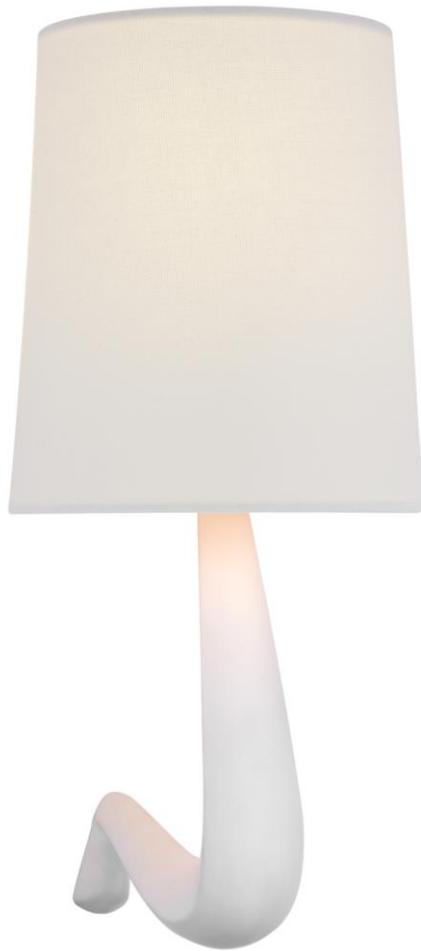

TEAR SHEET

Gaya Medium Sconce

Item # ARN 2435PW-L

Designer: AERIN

Height: 13.25"

Width: 6"

Extension: 5.5"

Backplate: 3" x 4.25" Rectangle

Finishes: BSL, G, PW

Shade Treatments: L

Shade Details: 5" x 6" x 7" Shield

Socket: E26 Keyless

Wattage: 15 LED A19

Weight: 3 Pounds

Note: Requires Smaller Outlet Box