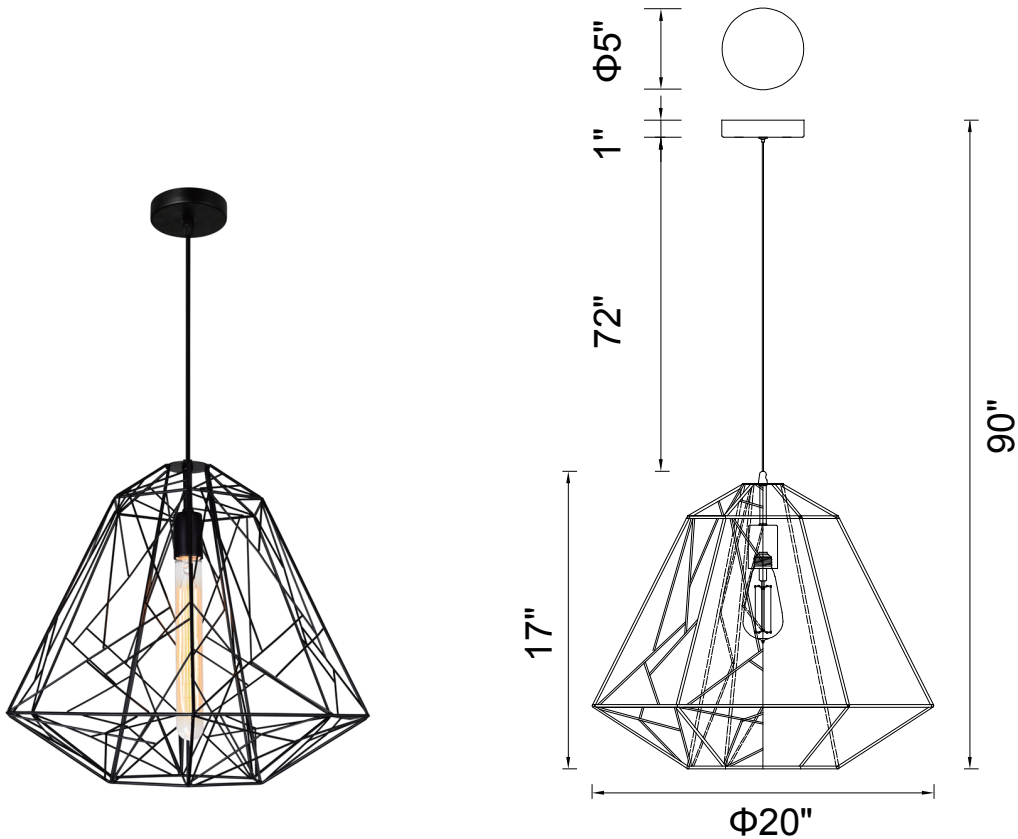

PROJECT: _____

FIXTURE TYPE: _____

LOCATION: _____

CONTACT/PHONE: _____

Item	9625P20-1-101
Collection	BAGHEERA
Category	Mini Pendant
Finish	Black
Glass	-----
Crystal	-----
Acrylic	-----

Shade Color	-----
Min Assembled Height	19"
Max Assembled Height	90"
Width	20"
Length	-----
Extension Wall Mounts	-----
Input	120V AC,60HZ,AC

Lumens	-----
Light Source	E26
Bulb Info.	1x60W
Included	-----
Dimmable	Yes
Colour Temp	-----
Weight	6.61 Lbs