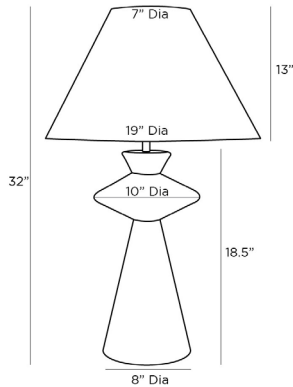

## PALISTA LAMP

45207-656  
H: 32 IN, Dia: 19.00 IN  
Honey Rattan  
Contract Suitable As Is

With retro roots, our Palista lamp is designed in a classic, mid-century form and recast with a modern sensibility. The angular table lamp, in honey rattan, features a cinched waist and a matching spherical finial. The lamp is topped with a tapered, off-white linen shade lined in white cotton. Finish will vary.

### DIMENSIONS

Shade	Top: 7.00 IN, Dia: 19.00 IN, Side: 13 IN
Body	H: 18.5 IN, Dia: 10.00 IN
Neck	H: 2 IN, Dia: 1.00 IN
Foot Print	Dia: 8.00 IN
Harp	10" Brass IN

### WIRING

Rating	Indoor Only
Tilt Test	10 Degrees - AU
Cord	10 FT, Back of Lamp Base, Black, SPT-2
Socket	1, Brass, Type A - E26
Switch	At Socket, On/Off Rotary
Maximum Watt	60
Voltage	110-120 V

### SHIPPING

Product Weight	7.5 LBS
Gross Weight 1	7 LBS
Gross Weight 2	5 LBS
Shipping Box 1	H: 11 IN, L: 11 IN, W: 24.8 IN
Shipping Box 2	H: 14 IN, L: 20 IN, W: 20 IN