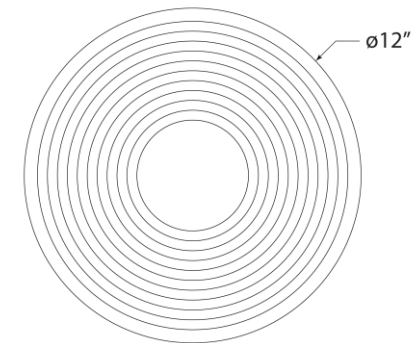

TEAR SHEET

Otto Medium Flush Mount

Item # KW 4902BZ-ALB

Designer: Kelly Wearstler

Height: 5"

Width: 12"

Canopy: 11.25" Round

Finishes: AB, BZ, PN

Glass Options: ALB

Socket: Dedicated LED

Wattage: 30w (2400lm)

Weight: 17 Pounds

Note: Alabaster is a Natural Stone | Variations in Color and Texture are Expected

Side View

Bottom View