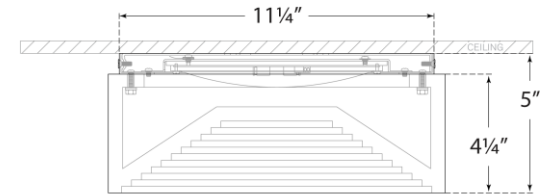

TEAR SHEET

Otto Medium Flush Mount

Item # KW 4902BZ-ALB

Designer: Kelly Wearstler

Height: 5"

Width: 12"

Canopy: 11.25" Round

Finishes: AB, BZ, PN

Glass Options: ALB

Socket: Dedicated LED

Wattage: 30w (2400lm)

Weight: 17 Pounds

Note: Alabaster is a Natural Stone | Variations in Color and Texture are Expected

Side View

Bottom View