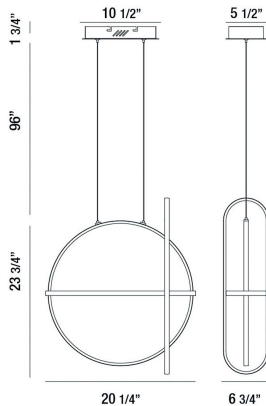

BERKLEY, 20" ROUND CHANDELIER

Options Available

ITEM NO.	FINISH	SHADE
37035-013	MATTE BLACK	
37035-020	STAIN GOLD	

PRODUCT DETAILS

No.	: 37035-013
Product Color	: MATTE BLACK
Product Material	: METAL
Shade / Accent Material	: ACRYLIC
Length	: 20.25"
Width	: 6.75"
Height	: 23.75"
Overall Height	: 121.5"
Weight	: 3.7lbs

LIGHT SOURCE DETAILS

Light Source Type	: INTEGRATED LED
Input Voltage	: 120V
Bulb Voltage	: 120V
Socket Type	: LED
Total Wattage	: 59W
Total Lumen	: 2950lm
Kelvin	: 3000K
CRI	: 90
Dimmable	: Yes

TECHNICAL DETAILS

Hanging Support Type	: WIRE
Hanging Support Length	: 96"
Canopy / Backplate Length	: 10.5"
Canopy / Backplate Height	: 1.75"
Canopy / Backplate Width	: 5.5"
Location	: DRY
Approval	: 
Title 24	: Yes

PROJECT INFORMATION