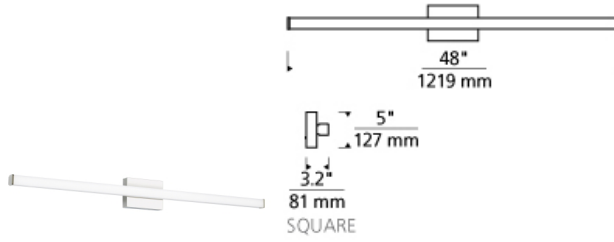

# Lufe Square 48 Bath

## DESCRIPTION

When a sleek, contemporary solution is in order, the Lufe Square rectilinear vanity bath light by Tech Lighting is the answer. Its soft, energy efficient integrated LED light delivers a 2700K or 3000K color temperature at 90 CRI. The lighting fixture's substantial, rectangular backplate cleanly cradles the Frosted Acrylic lens and complements the angular end caps along with cleverly hidden hardware to finish the look. The bath light comes with a choice of either a Polished Chrome or a Satin Nickel finish. Lufe Square is 5" high with a 3.2" extension, making it ADA compliant, and it's available in three lengths. 24", 36" and 48". Damp-rated and dimmable. LED includes 46.9 watt 3444 delivered lumens 90 CRI 2700K or 3000K LED module. Dimmable with a low-voltage electronic dimmer. Mounts vertically or horizontally. ADA compliant. 120v or 277v.

## WEIGHT

3-3.5lb / 1.36-1.59kg ±

chrome

satin nickel

## ORDERING INFORMATION

700BCLUF	SHAPE OR SIZE	LENGTH (A)	FINISH	LAMP
S	SQUARE	48 48"	C CHROME S SATIN NICKEL	-LED927 INTEGRATED LED 90 CRI 2700K 120V -LED927-277 INTEGRATED LED 90 CRI 2700K 277V -LED930 INTEGRATED LED 90 CRI 3000K 120V -LED930-277 INTEGRATED LED 90 CRI 3000K 277V