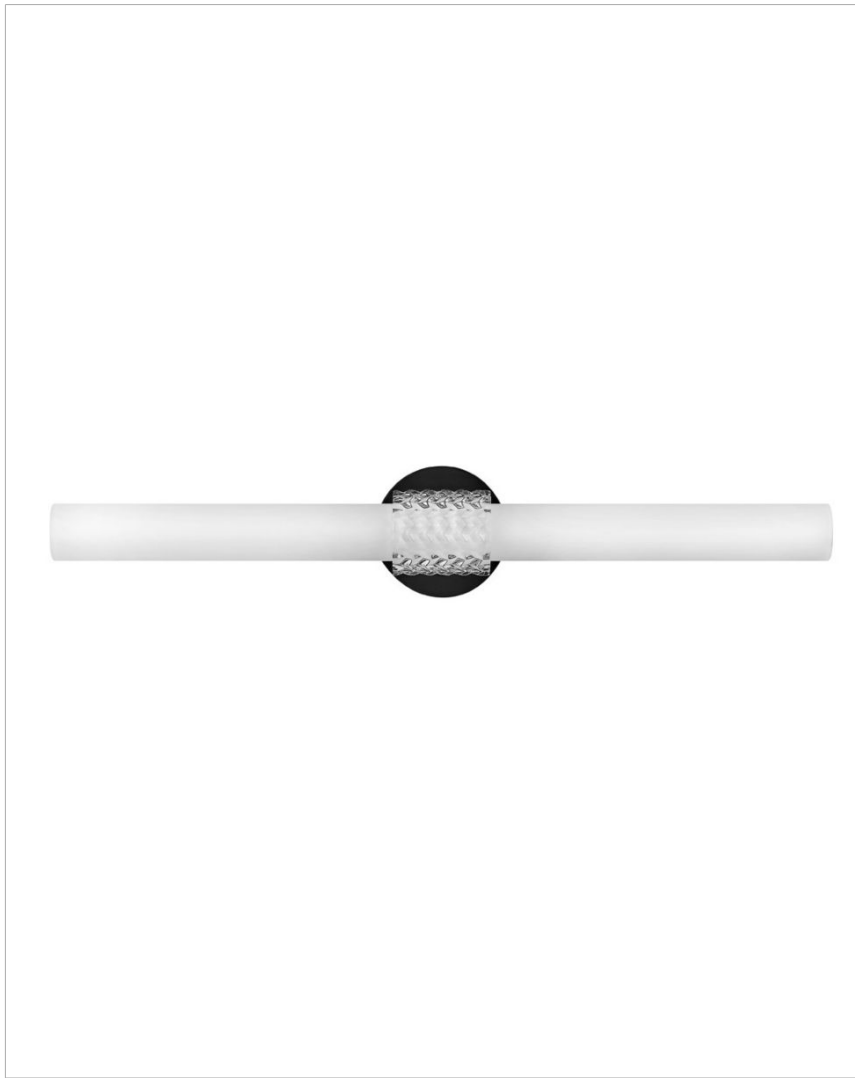

VIVI

51253BK

LARGE LED VANITY

Vivi's striking transitional aesthetic showcases an elegant chevron-cut center glass cuff that would shine in a variety of decors. This etched opal integrated LED bath bar comes in a Brushed Nickel or a Black finish, and can be hung both vertically and horizontally.

DETAILS	
FINISH:	Black
MATERIAL:	Steel
GLASS:	Etched Opal with a Clear Chevron Cuff
DIMMABLE:	YES - CL TYPE DIMMER (SSL7A)

DIMENSIONS	
WIDTH:	32"
HEIGHT:	5.5"
WEIGHT:	4.5lb
BACK PLATE:	5.5" Dia.
EXTENSION:	4"
TOP TO OUTLET:	2.75"

LIGHT SOURCE	
LIGHT SOURCE:	Integrated LED
LED NAME:	LEVO140-260
WATTAGE:	53w LED *Included
VOLTAGE:	120v
COLOR TEMP:	3000
LUMENS:	4200
CRI:	92
INCANDESCENT EQUIVALENCY:	4 x 75w
DIMMABLE:	YES - CL TYPE DIMMER (SSL7A)

SHIPPING	
CARTON LENGTH:	37.5
CARTON WIDTH:	9
CARTON HEIGHT:	12.5
CARTON WEIGHT:	7.7

PRODUCT DETAILS:

- Mounting hardware is hidden on the backplate to ensure a clean silhouette
- Fixture can be mounted horizontally or vertically
- Suitable for use in damp locations as defined by NEC and CEC. Meets United States UL Underwriters Laboratories & CSA Canadian Standards Association Product Safety Standards
- Fixture is ADA compliant and adheres to the standards and guidelines listed by the Americans with Disabilities Act
- Meets California Energy Commission 2013 & 2016 Title regulations/JA8
- LED components carry a 5-year limited warranty
- Merging the best of traditional and modern elements, with a sophisticated and streamlined look
- Striking black finish enhances design