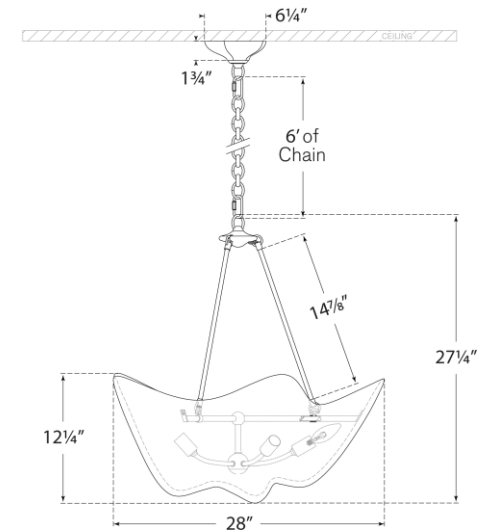

TEAR SHEET

Cosima Medium Chandelier

Item # ARN 5428PN-PW

Designer: AERIN

Height: 27.25"

Width: 28"

Canopy: 6.25" Pentagon

Finishes: BZ, HAB, PN

Shade Treatments: PW

Socket: 5 - E12 Candelabra

Wattage: 5 - 40 B11

Weight: 27 Pounds

Top View

Front View