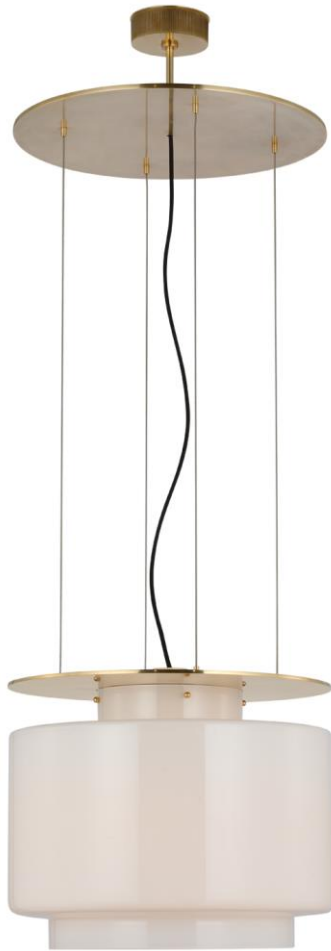

TEAR SHEET

Elias 20" Floating Pendant

Item # RB 5082AB-WG

Designer: Ray Booth

O/A Height: 27" - 247"

Fixture Height: 17.5"

Width: 20"

Canopy: 5" Round

Finishes: AB, BZ, PN

Glass Options: CG, WG

Socket: E26 Keyless

Wattage: 15 LED A19

Note: UL Only | Height Not Adjustable After Installation