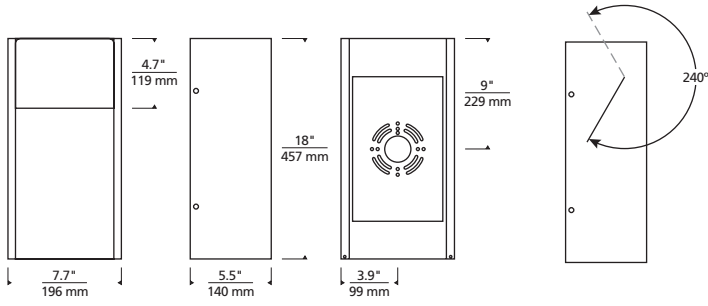

Outstanding protection against the elements:

- Powder coat finishes
- Stainless Steel mounting hardware
- IP-65 rated

Head pivots 240° for wall grazing or directional illumination

SPECIFICATIONS

LUMENS	45°: 1613.3, 0°: 909.6
WATTS	20
VOLTAGE	Universal 120-277V, with integral transient 2.5kV surge protection (driver)
DIMMING	0-10, ELV
LIGHT DISTRIBUTION	Adjustable
OPTICS	40° (2)
MOUNTING OPTIONS	Wall
ADJUSTABILITY	Head pivots 240°
PERFORMANCE OPTIONS	Photocontrol / In-Line Fuse
CCT	2700K, 3000K or 4000K
CRI	90+
COLOR BINNING	3 Step
BUG RATING	45° B0-U1-G1, 0°: B1-U0-G0
DARK SKY	Compliant (Aimed down)
WET LISTED	IP65
GENERAL LISTING	ETL
CALIFORNIA TITLE 24	Can be used to comply with CEC 2016 Title 24 Part 6 for outdoor use. Registration with CEC Appliance Database not required.
START TEMP	-30°C
FIELD SERVICEABLE LED	Yes
CONSTRUCTION	Aluminum
HARDWARE	Stainless Steel
FINISH	Powder Coat
LED LIFETIME	L70; 70,000 Hours
WARRANTY*	5 Years
WEIGHT	16.1 lbs.

* Visit techlighting.com for specific warranty limitations and details.

ZUR 18 WALL
shown in black

ZUR 18 WALL
shown in bronze

ORDERING INFORMATION

7000WZUR	CRI/CCT	LENGTH	FINISH	VOLTAGE	DISTRIBUTION	OPTIONS
927	90 CRI, 2700K	18 18"	Z BRONZE	UNV 120V-277V	A ADJUSTABLE	NONE
930	90 CRI, 3000K		B BLACK			PC BUTTON PHOTOCONTROL
940	90 CRI, 4000K					LF IN-LINE FUSE

ZUR 18 WALL SCONCE

Zur Sconce

Head rotation

PHOTOMETRICS*

*For latest photometrics, please visit www.techlighting.com/OUTDOOR

ZUR 18 WALL - 45°

Total Lumen Output: 1613.3
 Total Power: 20.4
 Luminaire Efficacy: 79
 Color Temp: 3000K
 CRI: 90+
 BUG Rating: B0-U1-G1