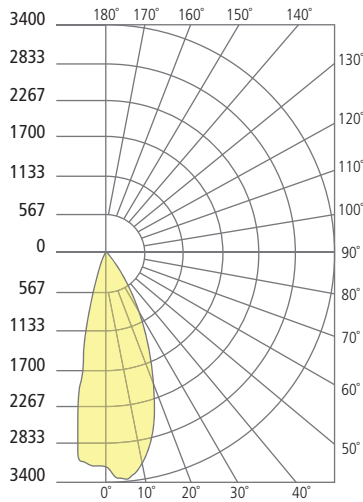

ZUR 18 WALL SCONCE

Zur Sconce

Head rotation

PHOTOMETRICS*

*For latest photometrics, please visit www.techlighting.com/OUTDOOR

ZUR 18 WALL - 45°

Total Lumen Output: 1613.3
 Total Power: 20.4
 Luminaire Efficacy: 79
 Color Temp: 3000K
 CRI: 90+
 BUG Rating: B0-U1-G1

ZUR 18 WALL - 0°

Total Lumen Output: 909.6
 Total Power: 20.4
 Luminaire Efficacy: 79
 Color Temp: 3000K
 CRI: 90+
 BUG Rating: B1-U0-G0

PROJECT INFO

FIXTURE TYPE & QUANTITY

JOB NAME & INFO

NOTES

© 2020 Tech Lighting, L.L.C. All rights reserved. The "Tech Lighting" graphic is a registered trademark. Tech Lighting reserves the right to change specifications for product improvements without notification.