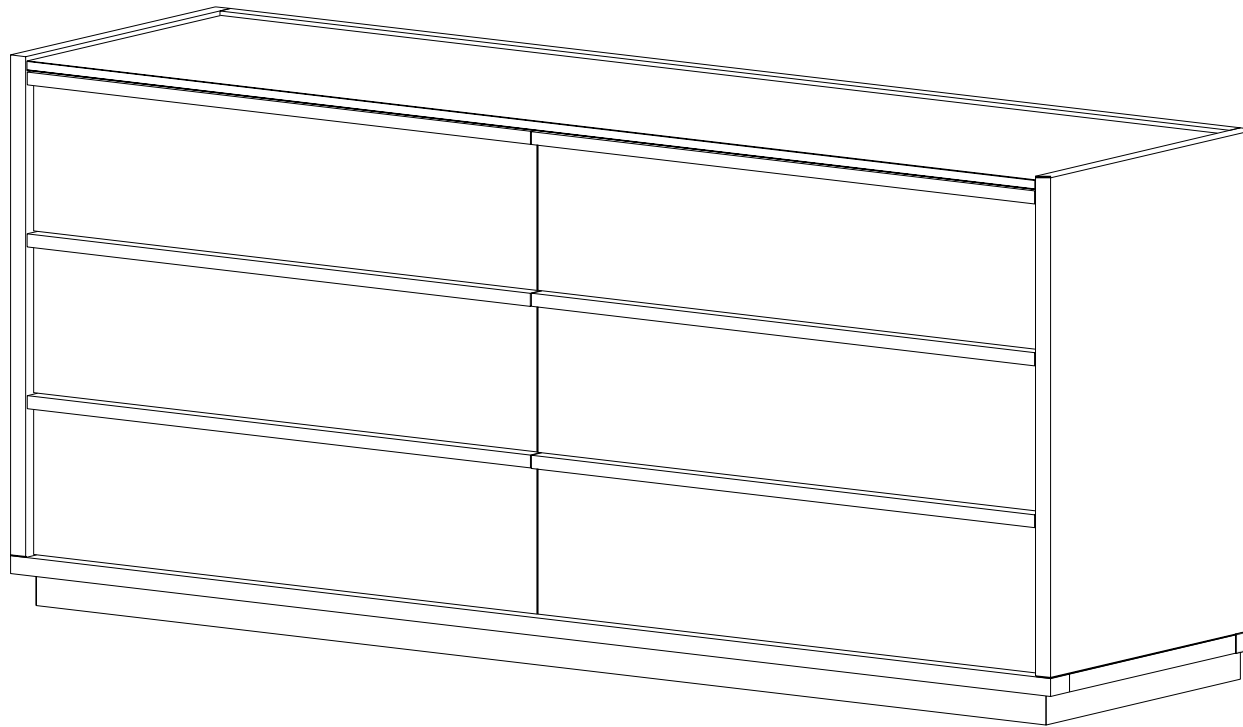

MOE'S

home collection

ASSEMBLY INSTRUCTIONS.

ASHCROFT DRESSER

ZT-1029-25

THANK YOU FOR YOUR PURCHASE!

PARTS AND HARDWARE.

PARTS LIST

NO.	DESCRIPTION	IMAGE	QUANTITY
P	CABINET		1

HARDWARE LIST

NO.	DESCRIPTION	IMAGE	QUANTITY
H	ANTI-TIP KIT		2

NOTES.

Thank you for purchasing this quality product!
Be sure to check all packing material carefully
for small part that may have come loose inside
the carton during shipping.