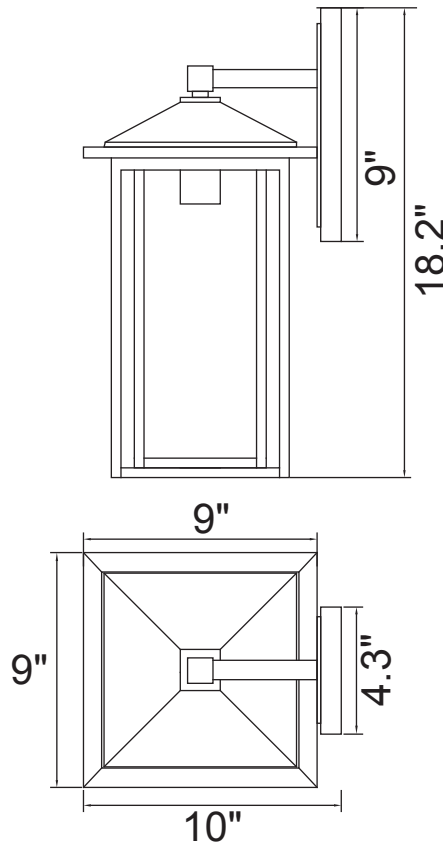

PROJECT: _____

FIXTURE TYPE: _____

LOCATION: _____

CONTACT/PHONE: _____

Item	0417W9-1-101
Collection	
Finish	Black
Acrylic	-----
Glass	Clear
Input	120V AC,60HZ,AC

Shade	-----
Length/Dia.	9"
Width/Ext.	10"
Height	18.2"
Maximum	-----
Lumens	-----

Light Source	E26
Bulb Info.	1×60W
Included	-----
Dimmable	No
Color	-----
Weight	