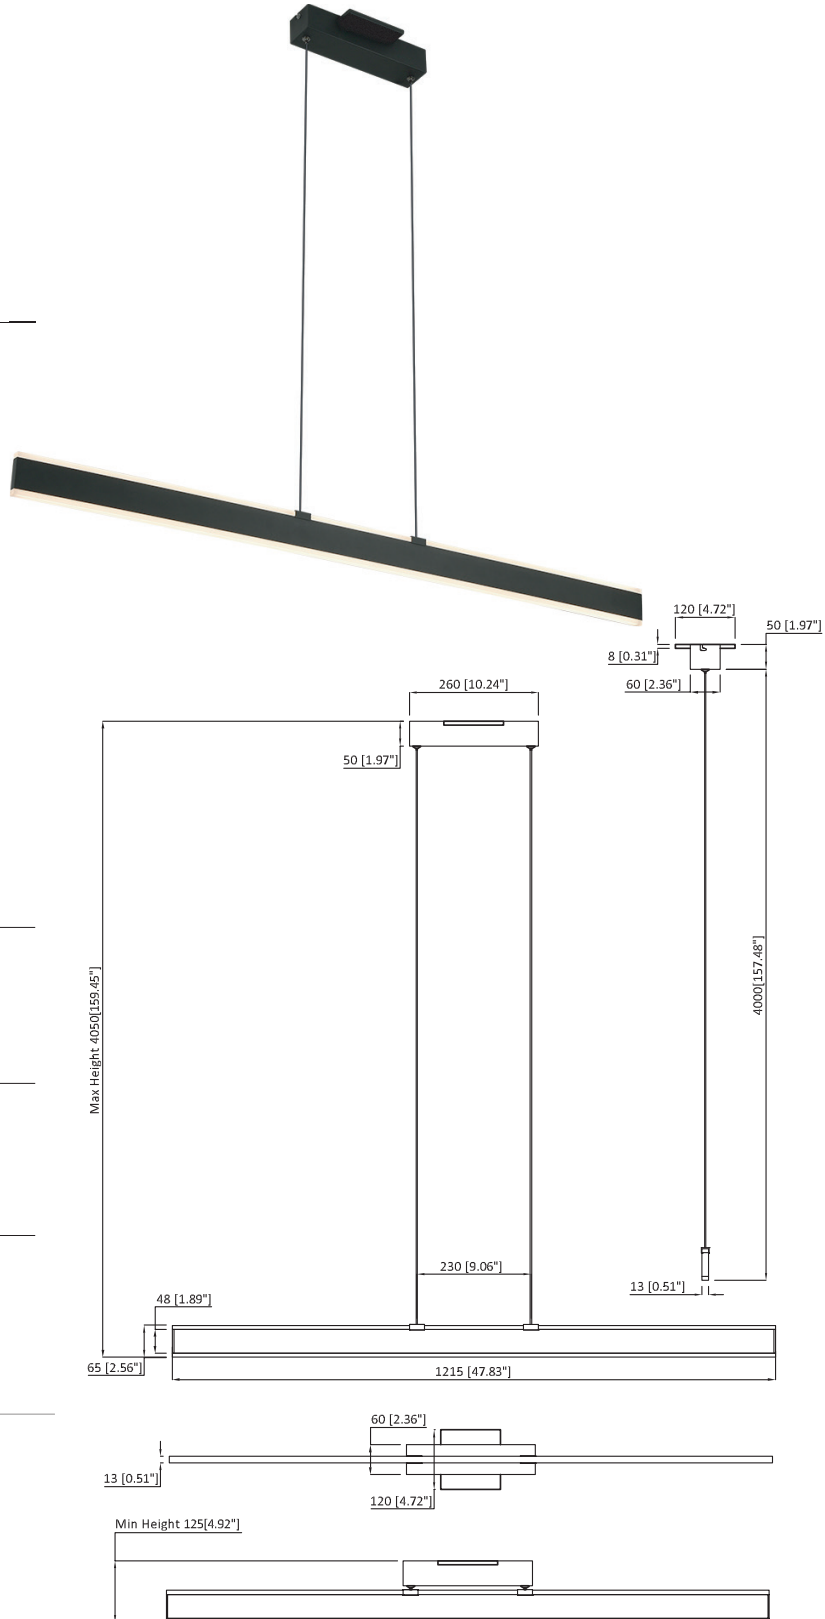

LED Pendant

VMC36904BL

By VONN Lighting

PROJECT:	TYPE:	CATALOG #:	DATE:

Product Description

Wezen VMC36904BL 48" Integrated LED Up-Down Linear Chandelier Lighting Fixture in Black.

Specifications

- Lumens: **3390.9 L**
- Watts: **43.54 W**
- Voltage: **100-277V**
- CRI: **90**
- CCT: **3000K**
- Dry Location: **IP20**
- Diffuser: **PC**
- Material: **Aluminum+Iron+Glass**
- Finish: **Black**
- Lifetime: **50,000 Hours**
- Transformer: **Not Required**
- ETL: **Listed**
- Warranty: **5-Year Limited**

Dimensions

- Fixture: **47.75" L x 4.75" W x 159.5" (5") H**
  1215mm L x 120mm W x 4050mm H
  Measurements rounded to the nearest 1/4" (6.35mm)

Lighting

- Color Temperature: **3000K**

Available Finishes

Notes

Theoretical Lumens: XXX LM (subject to change)

Theoretical Wattage: XXX W (subject to change)

***Please note lumens and wattage are subject to change and will be determined post production of the first articles.

*Any custom modifications are subject to minimum order quantity. (M.O.Q.)

© VONN Lighting, 2022