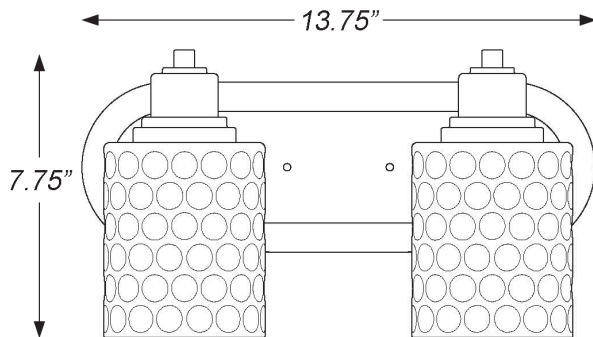

IN40056PN

LUMLEY 2-LIGHT WALL SCONCE

Front View

Side View

Description:	Lumley 2-light wall sconce
Finish:	Polished nickel
Dimensions:	13.75" W x 7.75" H x 6" ext. Height on Center: 2.25"
Bulbs:	2-60w Med.
Certification:	Damp location / UL
Material:	Steel

Shade:	Glass
Glass:	Hand blown clear optic
Back Plate Dimensions:	8" x 4.5" oval
Chain/Wire:	NA
Additional Finishes:	Antique gold
Mounting:	Up or down