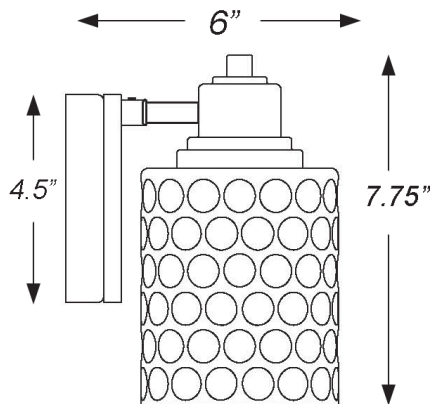

IN40056PN

LUMLEY 2-LIGHT WALL SCONCE

Front View

Side View

Description:	Lumley 2-light wall sconce
Finish:	Polished nickel
Dimensions:	13.75" W x 7.75" H x 6" ext. Height on Center: 2.25"
Bulbs:	2-60w Med.
Certification:	Damp location / UL
Material:	Steel

Shade:	Glass
Glass:	Hand blown clear optic
Back Plate Dimensions:	8" x 4.5" oval
Chain/Wire:	NA
Additional Finishes:	Antique gold
Mounting:	Up or down