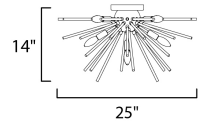

PRODUCT DESCRIPTION

A dazzling burst of Clear glass rods extend from a classic sputnik shape finished in a bright Polished Chrome or warm Satin Brass. Available in two sizes of pendants and as a ceiling fixture, this unique look is a statement piece designed to attract attention.

MEASUREMENTS

DIMENSION : 25" L x 25" W x 14" H
 CANOPY : 6" W x 0.75" H x 6" L
 HANGING WEIGHT : 3 lb

LAMPING

INPUT VOLTAGE : 120V
 BULB : 8 x 60W Incandescent E12 Candelabra , 360W Total
 BULB INCLUDED : (Not Included)
 DIMMABLE : Y