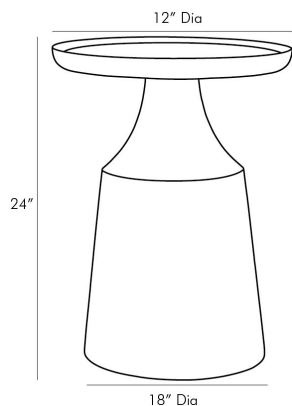

ARTERIOS

TURIN END TABLE

5777

H: 24 IN, Dia: 18.00 IN

Spice

Contract Suitable As Is

Contemporary and modern design elements take shape in our Turin end table. A round, thick-rimmed top rests atop an exaggerated bell-shaped base, drawing attention to the sculptural aspect of its unique construction. Artistic in form and functional by design, the vibrant spice-lacquered table would be a brilliant complement to any seating arrangement.

APPEARANCE

Material	Fiberglass
Material Type	Lacquer
Finish	
Top Coat/Sealant	false

DIMENSIONS

Foot Print	Dia: 12.00 IN
Table Top	H: 1.5 IN, Dia: 18.00 IN

SHIPPING

Product Weight	28.5 LBS
Gross Weight 1	36 LBS
Shipping Box 1	H: 27 IN, L: 20.8 IN, W: 20.6 IN