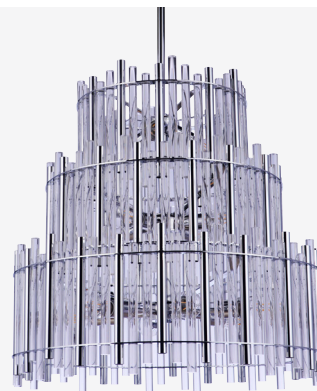

13 Light Chandelier
59213-CH

W 28" H 37.88"
Canopy DIA 5.88"
6' Chain, 9' Cord
40 Watt Medium Base

DAMP RATED