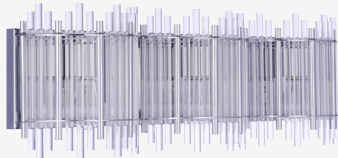

INTRODUCING THE REVEAL COLLECTION

Brilliant illumination is revealed through the gentle waves of clear acrylic rods wrapping our Reveal Lighting Collection. Offering a one light sconce, three and four light vanity, three light semi flushmount, choice of nine or twelve light chandelier and mini-pendant, this contemporary collection can complete any space. Reveal and other lighting collections at craftmade.com.

DESIGNER QUALITY, BUILDER PRICES.
UNMATCHED VARIETY

FEATURES

- Clear Acrylic Rods
- Damp Rated

FINISHES

CHROME

THE REVEAL COLLECTION

3 Light Semi Flush
59253-CH

W 16.38" H 15.63"
Canopy DIA 5.88"
60 Watt Medium Base

DAMP RATED

1 Light Wall Sconce
59201-CH

W 7.75" H 11" E 4.5"
Backplate W 7.75" H 5.91"
60 Watt Medium Base

DAMP RATED

1 Light Mini Pendant
59291-CH

W 7.68" H 11"
Canopy DIA 5.88"
6' Cord
2x6" & 2x12" Downrods
60 Watt Medium Base

DAMP RATED

3 Light Vanity
59203-CH

W 26" H 9" E 5.3"
Backplate W 26" H 5.91"
60 Watt Medium Base

DAMP RATED

9 Light Chandelier
59229-CH

W 24.25" H 12.25"
Canopy DIA 5.88"
6' Chain, 9' Cord
40 Watt Medium Base