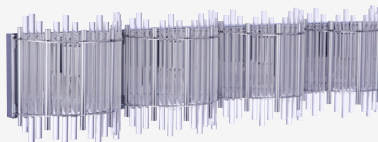

INTRODUCING THE REVEAL COLLECTION

Brilliant illumination is revealed through the gentle waves of clear acrylic rods wrapping our Reveal Lighting Collection. Offering a one light sconce, three and four light vanity, three light semi flushmount, choice of nine or twelve light chandelier and mini-pendant, this contemporary collection can complete any space. Reveal and other lighting collections at craftmade.com.

DESIGNER QUALITY, BUILDER PRICES.
UNMATCHED VARIETY

FEATURES

- Clear Acrylic Rods
- Damp Rated

FINISHES

CHROME

THE REVEAL COLLECTION

3 Light Semi Flush
59253-CH

W 16.38" H 15.63"
Canopy DIA 5.88"
60 Watt Medium Base

DAMP RATED

3 Light Vanity
59203-CH

W 26" H 9" E 5.3"
Backplate W 26" H 5.91"
60 Watt Medium Base

DAMP RATED

9 Light Chandelier
59229-CH

W 24.25" H 12.25"
Canopy DIA 5.88"
6' Chain, 9' Cord
40 Watt Medium Base

DAMP RATED

4 Light Vanity
59204-CH

W 34.25" H 9" E 5.25"
Backplate W 34.25" H 5.91"
60 Watt Medium Base

DAMP RATED

13 Light Chandelier
59213-CH

W 28" H 37.88"
Canopy DIA 5.88"
6' Chain, 9' Cord
40 Watt Medium Base