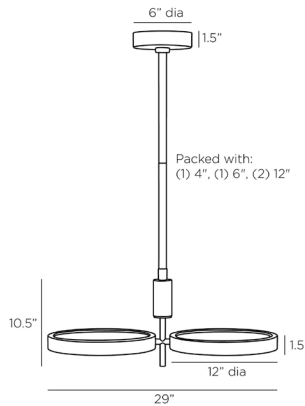

ARTERIOS

ALEXANDER CHANDELIER

DMC10
H: 16 IN, W: 26 IN, D: 12 IN
Antique Brass
Contract Suitable As Is

Dual shallow drums finished in antiqued brass with a detail of chattered antique brass for visual appeal. Reminiscent of a pair of antique eyeglasses, this unique fixture is finished with glass shades in a swirl texture over integrated LED to perfectly diffuse light. Damp-rated, although limited covered outdoor conditions may affect finish. Finish will vary.

APPEARANCE

Material	Glass, Iron
Material Type	Chattered
Finish	Antique Brass, Matte Swirl
Finish Will Vary	true
Top Coat/Sealant	true

DIMENSIONS

Chandelier	12.00
Minimum Hanging Height	H: 10.5 IN, W: 26 IN, D: 12 IN
Maximum Hanging Height	46 IN
Canopy	H: 1.5 IN, Dia: 6.00 IN

COMPLIANCY

RoHS	true
------	------

SHIPPING

Product Weight	16.5 LBS
Gross Weight 1	20.28 LBS
Shipping Box 1	H: 12.4 IN, L: 30 IN, W: 16 IN

REPLACEMENT PARTS

Replacement Part 1	PIPE-513
Replacement Part 1 Dim	(1) 4", (1) 6", (1) 12"
Replacement Part 2	DMC10DIF