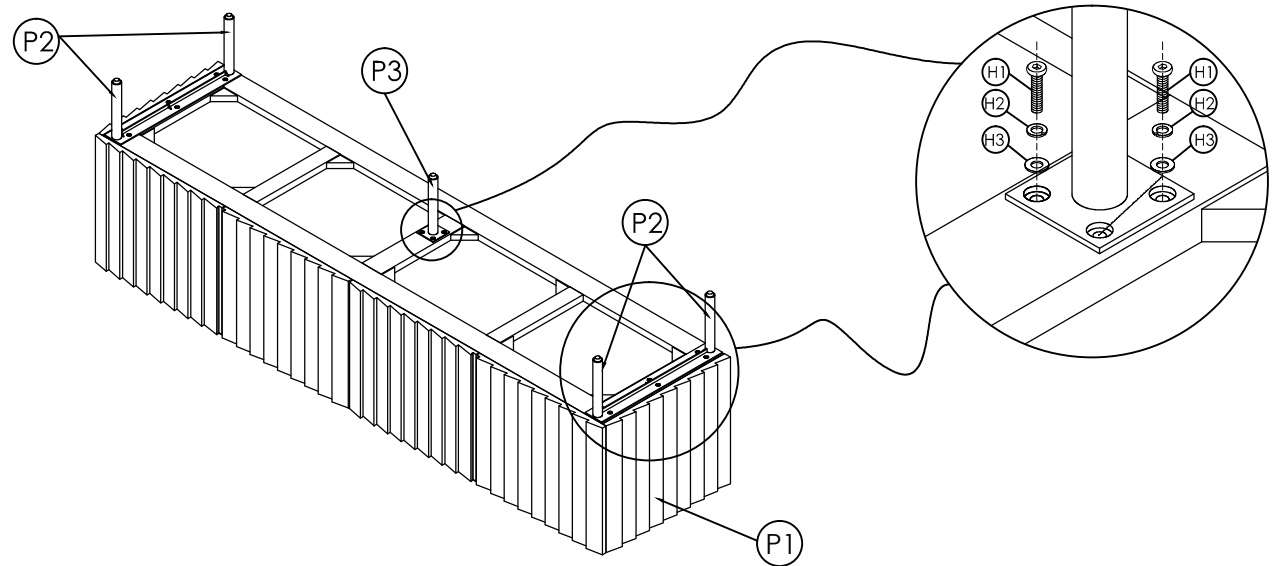

PARTS AND HARDWARE.

PARTS LIST

No.	DESCRIPTION	IMAGE	Q'TY
P1	BODY		1
P2	METAL LEGS		2
P3	METAL MIDDLE LEG		1

HARDWARE LIST

No.	DESCRIPTION	IMAGE	Q'TY
H1	BOLT Ø6 x L20mm		16
H2	SPRING WASHER Ø6/10x2mm		16
H3	FLAT WASHER Ø6/16x2mm		16
H4	Allen key M4x60mm		1

NOTES.

Thank you for purchasing this quality product! Be sure to check all packing material carefully for small part that may have come loose inside the carton during shipping.

CAUTION: The item is heavy, assembly should be performed by two people.

STEP 1.